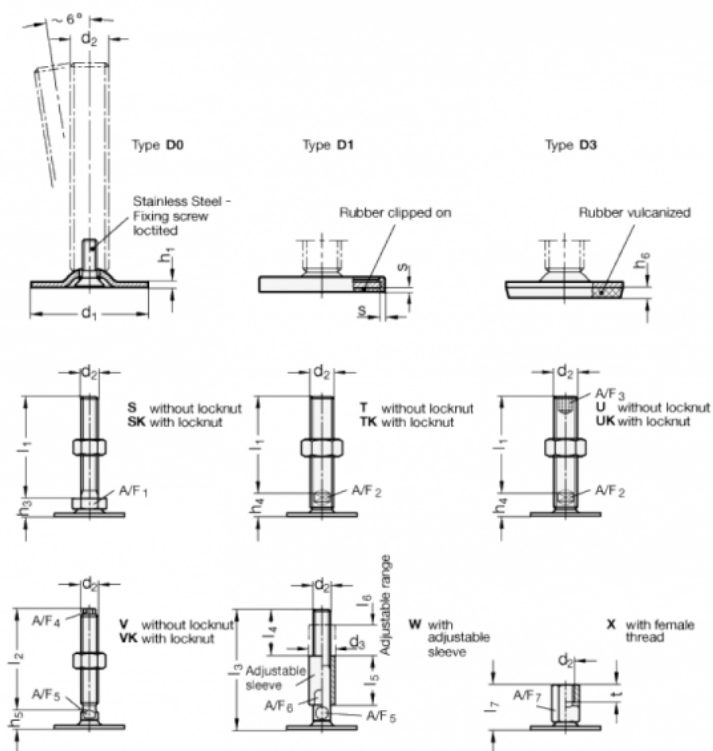

Article number: 204150M16125D0TK  
 Description: E+G levelling foot  
 GN 41-50-M16-125-D0-TK  
 Note: TK With nut, Wrench flat at the bottom

## Measures

A/F2 = 12  
 d1 = 50  
 d2 = M16  
 h1 = 2.5  
 h4 = 17  
 h6 =  
 h7 = 125  
 s =